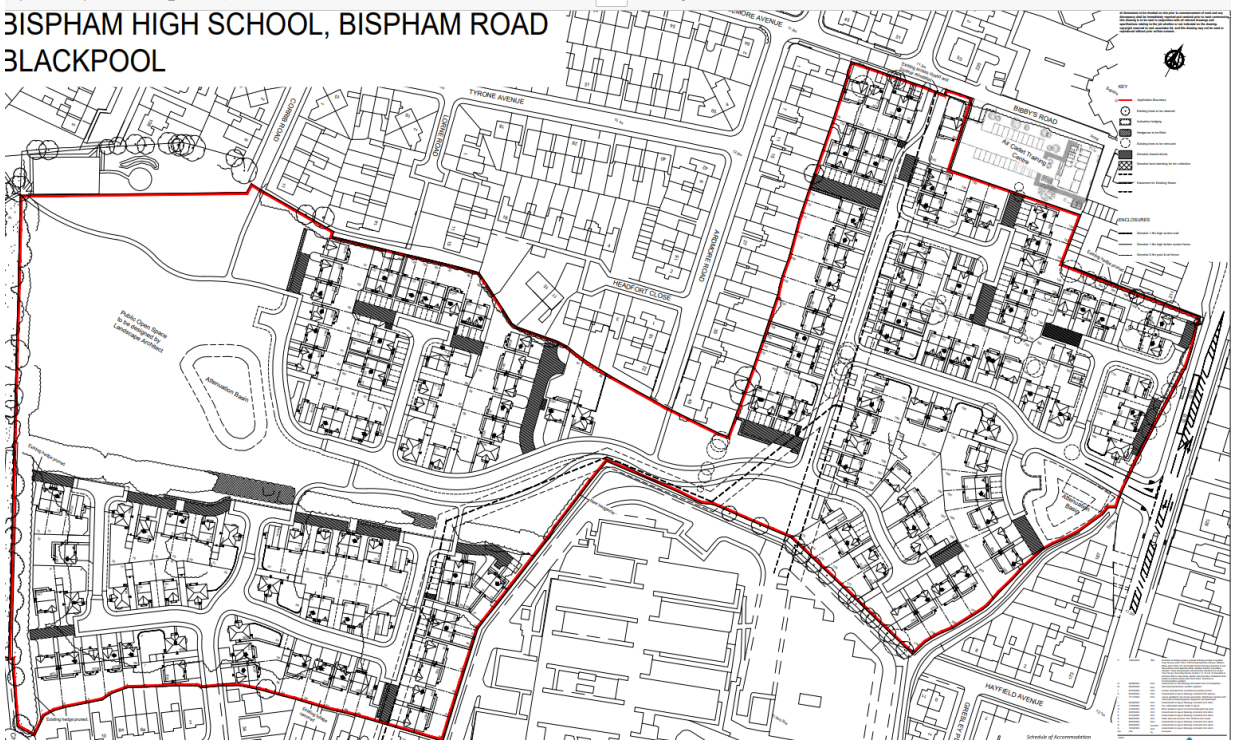

22-0670 – FORMER BISPHAM HIGH SITE - PLANS

Location Plan:

Site layout plan:

**BISPHAM HIGH SCHOOL, BISPHAM ROAD
BLACKPOOL**

Appendix 9a. Bispham High Plans

Landscaping plan:

Illustration streetscenes: